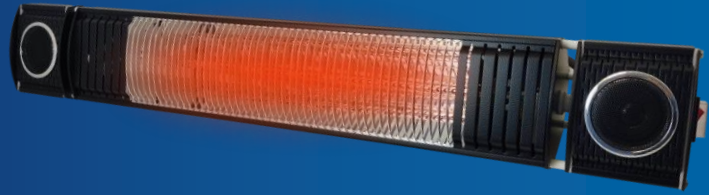

X10826

Infrared Heating | Infrared Lamps

Wall Mounted Patio Heater With speakers

2000W, 240v

2-in-1 Wall-Mounted Patio Heater with Speakers and Remote
Heat & Music for Outdoor Living

CONTACT US:

☎ 0044 (0) 1704-516 501

✉ enquiries@united-automation.com

🌐 www.united-automation.com

KEY FEATURES:

- ✓ **Powerful Performance:**
  2000 watts of heating power provide ample warmth for comfortable outdoor entertaining.
- ✓ **Radiant Heat Technology:**
  Heats objects and people directly, offering a more efficient and targeted way to keep warm.
- ✓ **Bluetooth Speaker:**
  Stream your favourite music and create the perfect ambience for your gatherings.
- ✓ **Convenient Remote Control:** Adjust heating settings and music playback from the comfort of your seat.
- ✓ **Weatherproof Design:**
  IP65 rated for protection against rain, dust, and other outdoor elements.
- ✓ **Easy Installation.**
- ✓ **Peace of Mind:** Backed by a 1-year warranty for worry-free use.

Introducing the versatile Wall-Mounted Patio Heater, packing a powerful 2000W punch to keep you and your guests warm and comfortable. But this heater goes beyond warmth – it elevates your outdoor experience with a built-in Bluetooth speaker, letting you set the mood with your favourite tunes. Plus, the convenient remote control allows you to adjust the heat settings without leaving your seat, and the weatherproof design (IP65 rated) ensures year-round use, come rain or shine.

Transform your outdoor space into a warm and inviting haven!

Order your 2000W Wall-Mounted Patio Heater with Bluetooth & Remote today!

TECHNICAL SPECIFICATIONS

Input Voltage	220-240V
Frequency	50/60 Hz
Power	2000W
Heating Element	Gold Lamp (Infrared)
Life Expectancy of Heating Lamp	5000 hours
IP Rating	IP65
Product Class	I
Legal Certificate Standards	CE/ROHS
Body Material Type	Aluminium
Cable Type	H07RN-F 3X1.5MM
Conductor Size	1.5mm²
Cable Length	1.9M
Hanging / Mounting Bracket	Wall-Mounted Bracket
Dimensions	74cm x 10cm x 8cm
Weight	3.3kg

APPLICATIONS:

Perfect for enhancing the ambience of:

- patio areas
- smoking shelters
- restaurants
- warehouses
- workshops
- garden lighting.

This wall-mounted patio heater brings warmth and versatility to any outdoor setting.

BMF House - Wight Moss Way,
Southport Business Park
Southport PR8 4HQ
ENGLAND

united automation unitedautomationltd UA_Limited